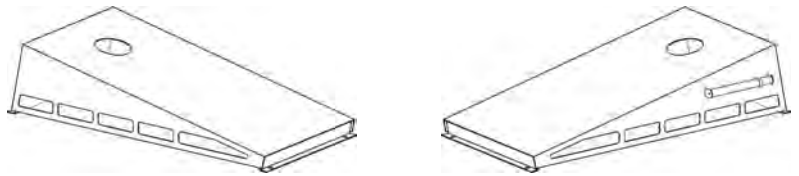

Bean Bag Toss (TBB)

Material: 12 ga steel
Colors: ICON standard color chart
Sizes: ACA Regulation size
Includes: Score keeper and Rules Decale