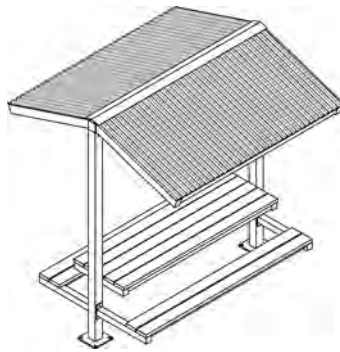

Gable Shelters (TSG)

- Frame: Structural steel tube
- Roof: Kynar 500 painted 26 gauge corrugated Galvalume® steel panels or powder coated perforated steel panels
- Bench: Recycled polymer wood, thermoplastic-coated expanded metal, welded steel
- Roof Pitch: 4/12
- Colors: ICON standard color chart*
- Size: 8x8
- Options: ADA picnic table, standard picnic table, seat, single bench, double bench

TSG8Y-P4 Open

TSG8-P4 with ADA Table

TSG8-P4 with Standard Table

TSG8-P4 with Flat Bench

TSG8-P4 with Double Bench

Monoslope "T" (TMT)

- Frame: Structural steel tube
- Roof: Kynar 500 painted 26 gauge corrugated Galvalume® steel panels or powder coated perforated steel panels
- Bench: Recycled polymer wood, thermoplastic-coated expanded metal, welded steel
- Roof Pitch: 2/12
- Colors: ICON standard color chart*
- Size: 6' deep x variable length
- Options: ADA picnic table, standard picnic table, seat, single bench, double bench

TMT6X8-P2 with Single Steel Bench

Single Post Square (TSS) and Single Post Octagon (TSO)

- Frame:** Structural steel tube
- Roof:** Kynar 500 painted 26 gauge corrugated Galvalume® steel panels or powder coated perforated steel panels
- Bench:** Recycled polymer wood, thermoplastic-coated expanded metal
- Roof Pitch:** TSS: 6/12; TSO: 4.5/12
- Sizes:** TSS: 8' Square; TSO: 11' Diameter
- Colors:** ICON standard color chart*
- Options:** ADA 3-seat picnic table, standard 4-seat picnic table, 3-sided or 4-sided flat bench

Kiosk (TKO)

Frame: Structural steel tube
 Roof: Powder coated 12 gauge flat panels
 Roof Pitch: 6/12
 Colors: ICON standard color chart
 Display: Three single-sided anodized aluminum display cases with lockable doors, 36" x 48"