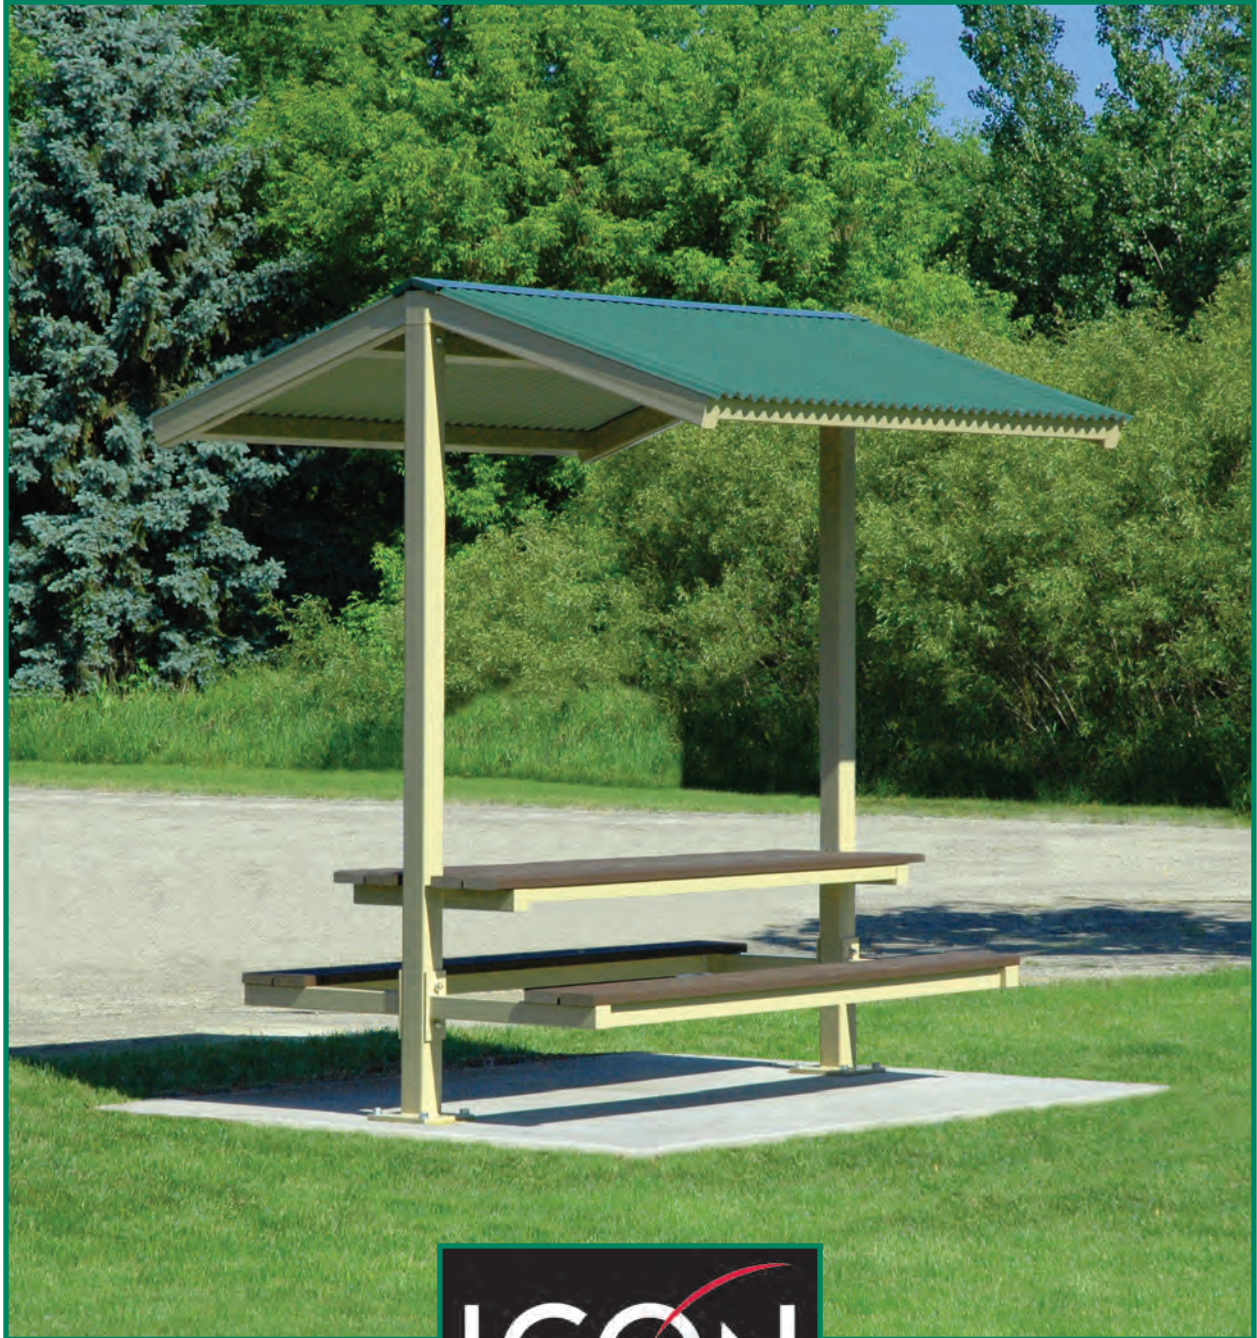

1455 Lincoln Avenue
Holland, MI 49423
(800) 748-0985