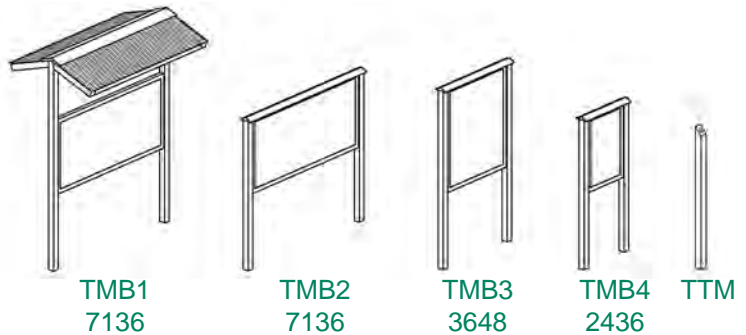

Kiosk (TKO)

Frame: Structural steel tube
 Roof: Powder coated 12 gauge flat panels
 Roof Pitch: 6/12
 Colors: ICON standard color chart
 Display: Three single-sided anodized aluminum display cases with lockable doors, 36" x 48"

TKO3648

Message Boards(TMB) and Trail Markers (TTM)

Frame: Bolted steel tube
 Roof: Kynar 500 painted 26 gauge corrugated Galvalume® steel panels
 Colors: ICON standard color chart*
 Display: Anodized aluminum with lockable doors. Display cases are either single-sided or double-sided.