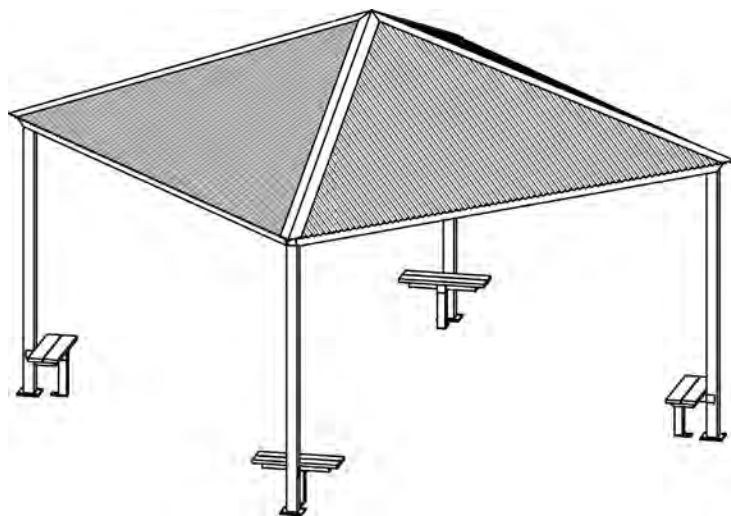

Gable Shelters (TSG)

- Frame: Structural steel tube
- Roof: Kynar 500 painted 26 gauge corrugated Galvalume® steel panels or powder coated perforated steel panels
- Bench: Recycled polymer wood, thermoplastic-coated expanded metal, welded steel
- Roof Pitch: 4/12
- Colors: ICON standard color chart*
- Size: 8x8
- Options: ADA picnic table, standard picnic table, seat, single bench, double bench

TMT6X8-P2 with Single Steel Bench

Single Post Square (TSS) and Single Post Octagon (TSO)

- Frame:** Structural steel tube
- Roof:** Kynar 500 painted 26 gauge corrugated Galvalume® steel panels or powder coated perforated steel panels
- Bench:** Recycled polymer wood, thermoplastic-coated expanded metal
- Roof Pitch:** TSS: 6/12; TSO: 4.5/12
- Sizes:** TSS: 8' Square; TSO: 11' Diameter
- Colors:** ICON standard color chart*
- Options:** ADA 3-seat picnic table, standard 4-seat picnic table, 3-sided or 4-sided flat bench

TSS8-P6

TSO11-P4.5 with ADA Table

TSO11-P4.5 with Seat

TSS8-P6 with Standard Table

TSS8-P6 with Seat

Square (TSQ)

- Frame:** Structural steel tube
- Roof:** Kynar 500 painted 26 gauge corrugated Galvalume® steel panels or powder coated perforated steel panels
- Bench:** Recycled polymer wood
- Roof Pitch:** 6/12
- Colors:** ICON standard color chart*
- Sizes:** 10', 11', 12', 13', 14' & 15'
- Options:** Corner Benches

Kiosk (TKO)

Frame: Structural steel tube
 Roof: Powder coated 12 gauge flat panels
 Roof Pitch: 6/12
 Colors: ICON standard color chart
 Display: Three single-sided anodized aluminum display cases with lockable doors, 36" x 48"